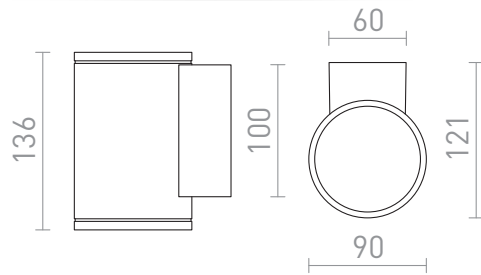

LIZZI I

Outdoor aluminum wall light for GU10 light sources. The size of the base is H/W/D 10/5.9/3.1 cm.

RP EUR incl. VAT

R13508

LIZZI I wall anthracite grey 230V GU10 35W
IP54

48,00

IP54

3D model