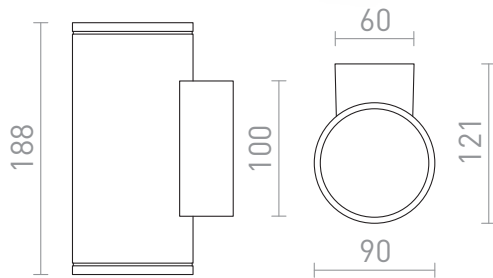

# LIZZI II

Outdoor aluminum wall light for GU10 light sources. The size of the base is H/W/D 10/5.9/3.1 cm.

RP EUR incl. VAT

**R13509**

LIZZI II wall anthracite grey 230V GU10  
2x35W IP54

**58,00**

IP54

 3D model