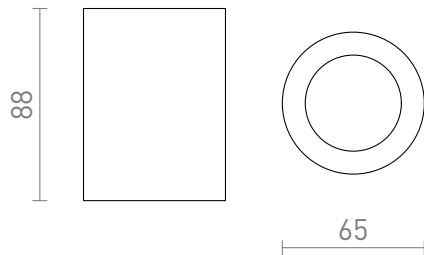

3D model

PDF manual

G11841