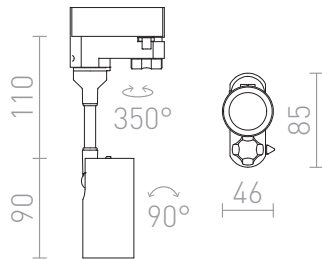

# LOLLIPOP FOR 3-CIRCUIT TRACK

LED 8W 720 lm Ra 80

Cylindrical spotlight for 3-circuit tracks with an integrated LED light source.

RP EUR incl. VAT

<b>R12412</b>	LOLLIPOP for 3-circuit tracks white 230V LED 8W 40° 3000K	<b>68,00</b>
<b>R12413</b>	LOLLIPOP for 3-circuit tracks black 230V LED 8W 40° 3000K	<b>68,00</b>

 3D model

 manual