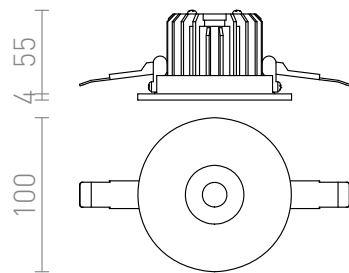

LOOKER 10

LED 10W 800 lm Ra 80

Round, recessed light with integrated LED with a deep set reflector.

RP EUR incl. VAT

R12864

LOOKER 10 recessed white 230V LED 10W
25° 3000K

35,00

 3D model