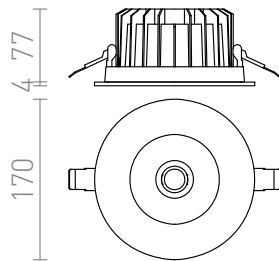

LOOKER 17

LED 30W 2400 lm Ra 80

Round, recessed light with integrated LED with a deep set reflector.

RP EUR incl. VAT

R12865

LOOKER 17 recessed white 230V LED 30W
35° 3000K

68,00

3D model

15

35°

0,64

0,64

manual