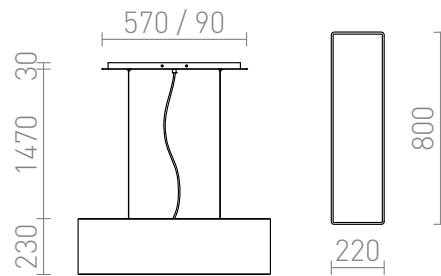

3D model

150

4.2

PDF manual

G13026