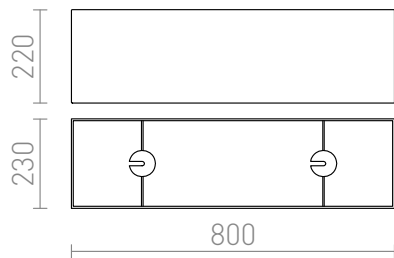

LOPE 80/23

Textile shade suitable for installation on ceiling base R11795 or hanging set R11796.

RP EUR incl. VAT

R11487	LOPE 80/23 shade Polycotton black/copper foil max. 23W	188,00
R11541	LOPE 80/23 shade Chintz olive/silverfoil max. 23W	188,00
R11550	LOPE 80/23 shade Chintz mint/silverfoil max. 23W	188,00
R11474	LOPE 80/23 shade Polycotton black/golden foil max. 23W	158,00
R11503	LOPE 80/23 shade Polycotton white/white PVC max. 23W	120,00
R11511	LOPE 80/23 shade Chintz apricot/white PVC max. 23W	98,00

 3D model

 manual