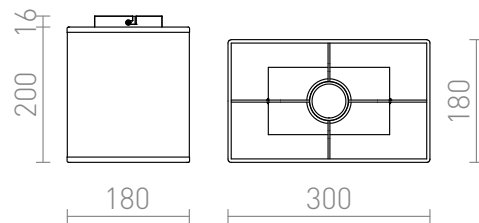

LOPE RC 30/18

Rectangular ceiling light with textile shade for use with a suitable E27 light source.

RP EUR incl. VAT

R12936

LOPE RC 30/18 ceiling black chrome 230V
E27 28W

68,00

3D model

manual