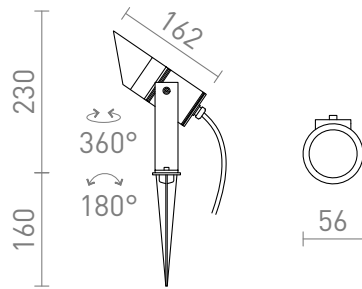

# LORCA

LED 5W 316 lm Ra 80

Outdoor LED mini-spotlight on spike for ground installations. Includes a driver and 1 m power cord that does not have a plug.

RP EUR incl. VAT

**R13568**

LORCA on spike anthracite grey 230V LED  
5W IP65 3000K

**88,00**

100

180°

3D model

manual