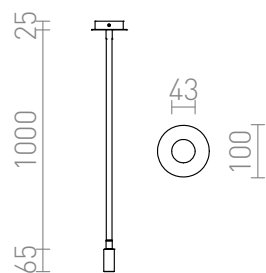

LOYD E27 I

Ceiling light with a tentacle arm covered by a silicone casing, adjustable in all directions. For use with E27 decorative or reflector light sources.

RP EUR incl. VAT

R12933	LOYD E27 I ceiling beige grey 230V E27 28W	68,00
---------------	--	--------------

R12934	LOYD E27 I ceiling black 230V E27 28W	68,00
---------------	---------------------------------------	--------------

3D model

PDF manual

G13461