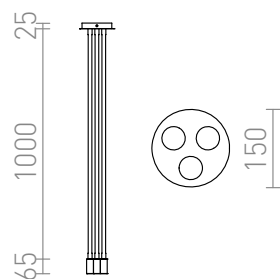

LOYD E27 III

Ceiling light with three tentacle arms covered by a silicone casing, adjustable in all directions. For use with E27 decorative or reflective light sources.

RP EUR incl. VAT

R12935

LOYD E27 III ceiling black 230V E27 3x28W

158,00

3D model

PDF manual

G12246