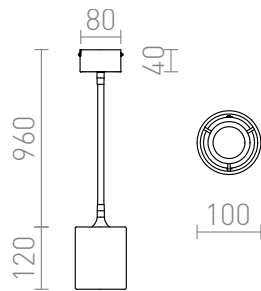

LOYD LED I

LED 4,5W 280 lm Ra 80

Ceiling light with integrated LED, flexible adjustment in all directions and a textile shade.

RP EUR incl. VAT

R12932

LOYD LED I ceiling black matt nickel 230V
LED 4.5W 3000K

98,00

3D model

manual