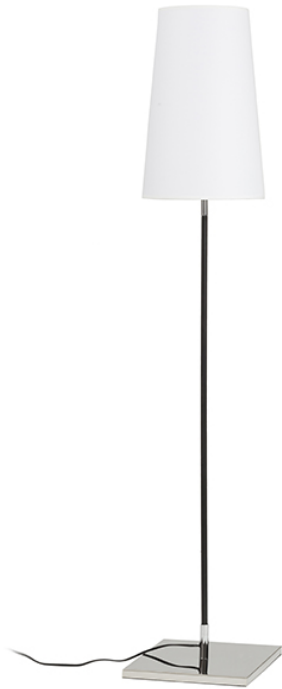

LULU FLOOR

Floor lamp with cone-shaped textile shade and E27 socket. The base is an elegant combination of black and chrome.

RP EUR incl. VAT

R12466	LULU floor white/black chrome 230V E27 28W	215,00
R12467	LULU floor black chrome 230V E27 28W	215,00