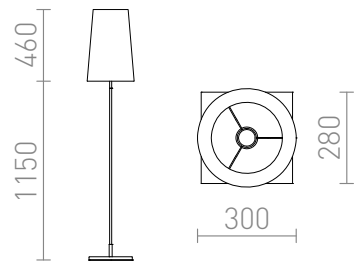

LULU FLOOR

Floor lamp with cone-shaped textile shade and E27 socket. The base is an elegant combination of black and chrome.

RP EUR incl. VAT

R12466	LULU floor white/black chrome 230V E27 28W	215,00
R12467	LULU floor black chrome 230V E27 28W	215,00