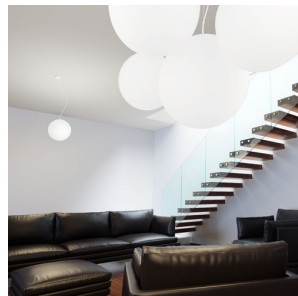

LUNEA 30

Pendent light with an opal-colored triplex glass shade. The suspension cable is separate from the power cable. Transparent cable, and chrome-plated details.

RP EUR incl. VAT

R10478

LUNEA 30 pendent triplex opal-colored glass
230V E27 70W

178,00

3D model

manual

G13026