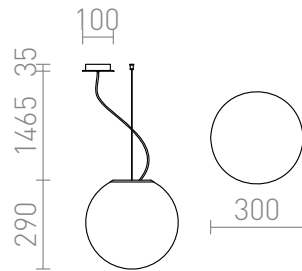

LUNEA 30

Pendent light with an opal-colored triplex glass shade. The suspension cable is separate from the power cable. Transparent cable, and chrome-plated details.

RP EUR incl. VAT

R10478

LUNEA 30 pendent triplex opal-colored glass
230V E27 70W

178,00

3D model

manual

G13026