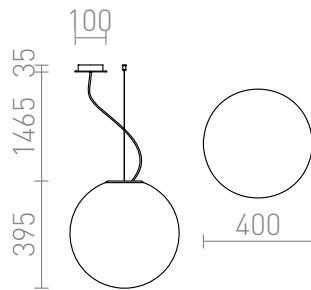

# LUNEA 40

Pendent light with an opal-colored triplex glass shade. The suspension cable is separate from the power cable. Transparent cable, and chrome-plated details.

RP EUR incl. VAT

**R10479**

LUNEA 40 pendent triplex opal-colored glass  
230V E27 70W

**290,00**

3D model

manual

G13029