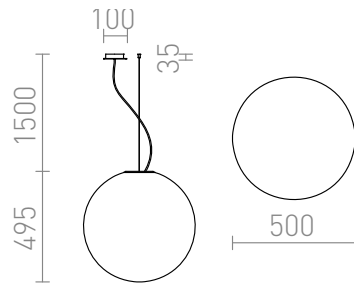

LUNEA 50

Pendent light with an opal-colored triplex glass shade. The suspension cable is separate from the power cable. Transparent cable, and chrome-plated details.

RP EUR incl. VAT

R11715

LUNEA 50 pendent triplex opal-colored glass
230V E27 100W

320,00

3D model

150

manual

8,5

G13029