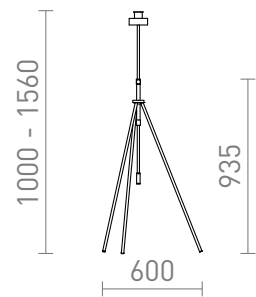

NEW

LUTON

Elegant tripod in black with brass details. Can be combined with shades that have an E27 fitting. Suitable shades: AMBITUS 46/24, DELISA 35/30, CONNY 25/30, CONNY 35/30, RON 40/25, TEMPO 30/19.

RP EUR incl. VAT

R13640

LUTON floor base black/brass 230V E27 40W

120,00

180

2,36

3D model

PDF manual

G13026