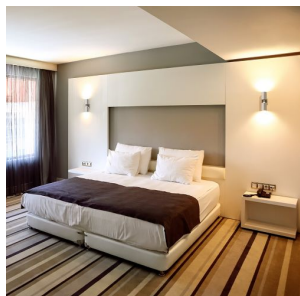

# MAC B

Wall lamp of solid aluminum with UP/DOWN illumination for interior use.

RP EUR incl. VAT

**R10182**

MAC B II aluminum 230V GU10 2x35W

**68,00**

3D model

manual