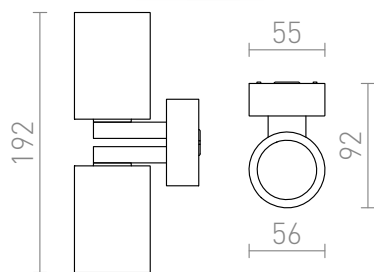

# MAC B

Wall lamp of solid aluminum with UP/DOWN illumination for interior use.

RP EUR incl. VAT

**R10182**

MAC B II aluminum 230V GU10 2x35W

**68,00**

3D model

manual