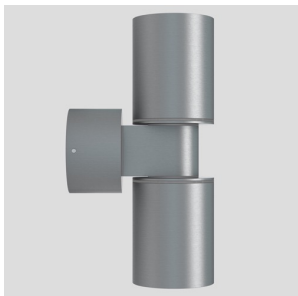

MAC DUO

UP/DOWN lamp of solid natural aluminum with glass covers.

RP EUR incl. VAT

R10169

MAC DUO wall aluminum 230V GU10 2x35W
IP54

68,00

IP54

3D model