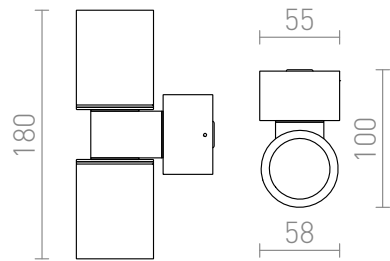

MAC DUO

UP/DOWN lamp of solid natural aluminum with glass covers.

RP EUR incl. VAT

R10169

MAC DUO wall aluminum 230V GU10 2x35W
IP54

68,00

IP54

3D model