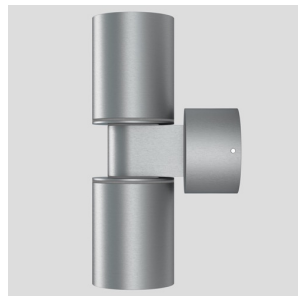

MAC DUO

UP/DOWN lamp of solid natural aluminum with glass covers.

RP EUR incl. VAT

R10169

MAC DUO wall aluminum 230V GU10 2x35W
IP54

68,00

IP54

3D model