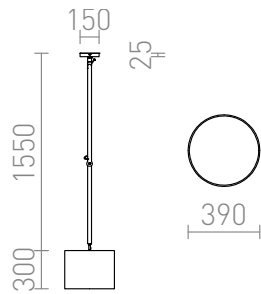

MADISON CEILING

Ceiling light with an adjustable arm and a textile shade.

RP EUR incl. VAT

R12479

MADISON C ceiling white chrome 230V E27
42W

345,00

3D model

manual