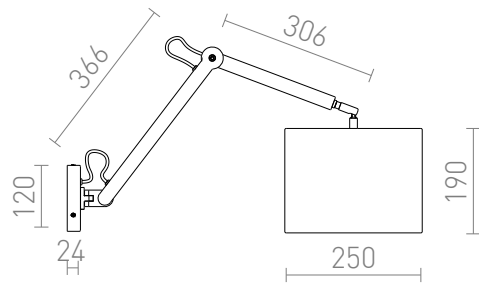

MADISON WALL

Wall lamp with a textile shade and an adjustable arm.

RP EUR incl. VAT

R12480

MADISON W wall white chrome 230V E27
42W

220,00

 3D model

 manual

G13026