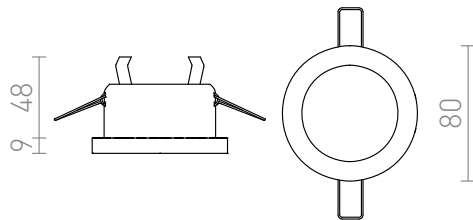

# MAJESTIC

Recessed bathroom fixture for light sources with GU10 fitting. Only for drywalls.

RP EUR incl. VAT

**R12911**

MAJESTIC brushed aluminum 230V GU10  
35W IP44

**32,00**

IP44

3D model