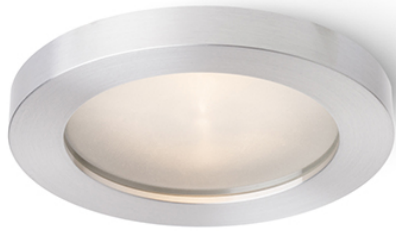

# MAJESTIC

Recessed bathroom fixture for light sources with GU10 fitting. Only for drywalls.

RP EUR incl. VAT

**R12911**

MAJESTIC brushed aluminum 230V GU10  
35W IP44

**32,00**

IP44

3D model