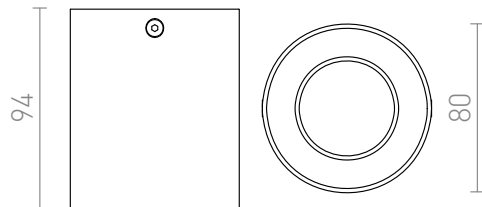

# MANTOVA I

Ceiling light with fixed GU10 socket.

RP EUR incl. VAT

<b>R12729</b>	MANTOVA I ceiling matt white 230V GU10 35W	<b>24,00</b>
<b>R12730</b>	MANTOVA I ceiling brushed aluminum 230V GU10 35W	<b>26,00</b>
<b>R12731</b>	MANTOVA I ceiling matt black 230V GU10 35W	<b>24,00</b>