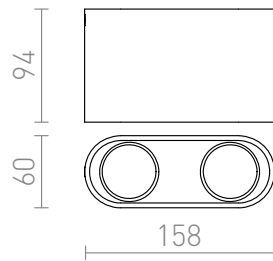

MANTOVA II

Ceiling light with fixed GU10 socket.

RP EUR incl. VAT

R12732	MANTOVA II ceiling matt white 230V GU10 2x35W	68,00
R12733	MANTOVA II ceiling brushed aluminum 230V GU10 2x35W	68,00
R12734	MANTOVA II ceiling matt black 230V GU10 2x35W	68,00

3D model

manual

G11841