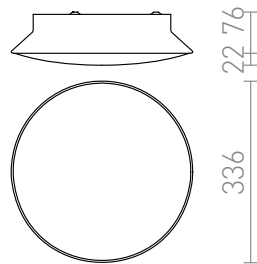

MARA

LED 24W 1760 lm Ra 80

Ceiling light with integrated LED, chrome-plated base and a slightly convex diffuser.

RP EUR incl. VAT

R12894

MARA ceiling frosted acrylic/chrome 230V
LED 24W 3000K

138,00

3D model