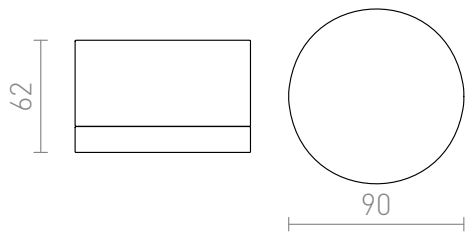

# MARC

Cylindrical light for a GX53 light source with a satin glass shade and aluminum base.

RP EUR incl. VAT

**R10126**

MARC surface mounted aluminum 230V  
GX53 9W IP54

**78,00**

IP54

3D model