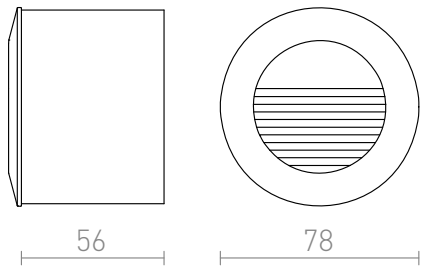

MARCO

LED 3W 80 lm Ra 80

Round recessed wall light suitable for both indoor and outdoor use. Install only as downward illumination. Installation box included.

RP EUR incl. VAT

R12024	MARCO recessed white 230V LED 3W IP54 3000K	32,00
R12029	MARCO recessed silver grey 230V LED 3W IP54 3000K	32,00
R12030	MARCO recessed anthracite grey 230V LED 3W IP54 3000K	32,00

IP54

 3D model  manual