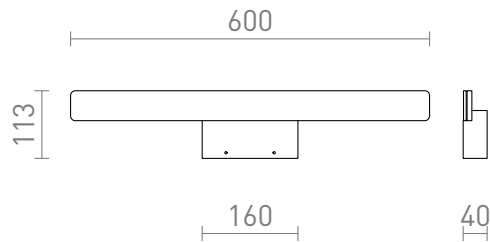

# MAREA 60

LED 18W 1954 lm Ra 80

Linear LED light suitable above mirrors for downwards illumination.  
May be used in wet environments.

RP EUR incl. VAT

**R13554**

MAREA 60 white 230V LED 18W IP44  
3000K

**138,00**

IP44

3D model

manual