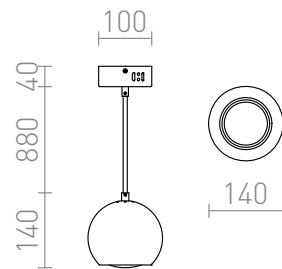

3D model

manual