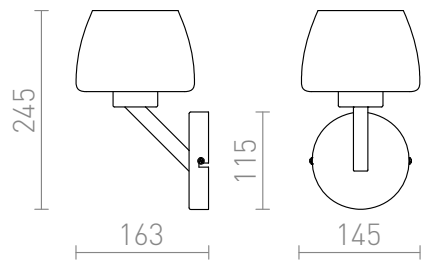

MARIA

Wall lamp on a chrome-plated base with a shade of opal-colored glass.

RP EUR incl. VAT

R11767

MARIA wall opal-colored glass/chrome 230V
E27 28W

68,00

 3D model

 manual

G13014