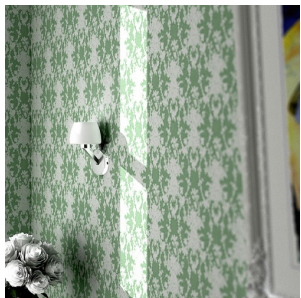

MARIA

Wall lamp on a chrome-plated base with a shade of opal-colored glass.

RP EUR incl. VAT

R11767

MARIA wall opal-colored glass/chrome 230V
E27 28W

68,00

 3D model

 manual