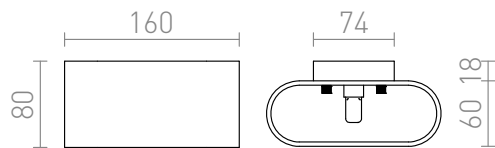

MARIO

Oblong metal wall light with UP/DOWN illumination and G9 socket.

RP EUR incl. VAT

| | | |
|---------------|-----------------------------------|--------------|
| R12743 | MARIO matt white 230V G9 33W | 48,00 |
| R12744 | MARIO matt black/gold 230V G9 33W | 58,00 |