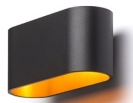

MARIO

Oblong metal wall light with UP/DOWN illumination and G9 socket.

RP EUR incl. VAT

| | | |
|---------------|-----------------------------------|--------------|
| R12743 | MARIO matt white 230V G9 33W | 48,00 |
| R12744 | MARIO matt black/gold 230V G9 33W | 58,00 |