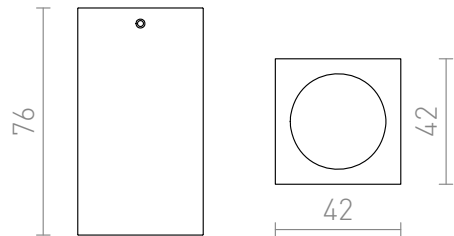

MARVEL

Rectangular aluminum lamp for GU10 dichroic lamp.

RP EUR incl. VAT

R10122

MARVEL ceiling aluminum 230V GU10 50W

14,50

3D model

manual