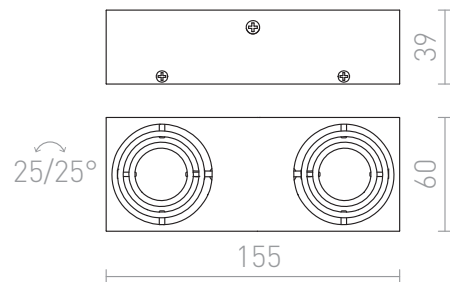

MARVEL DIRECTIONAL

Angular fixture of aluminum for two directional GU10 light sources.

RP EUR incl. VAT

R10167

MARVEL directional aluminum 230V GU10
2x50W

78,00

 3D model

 manual

G11841