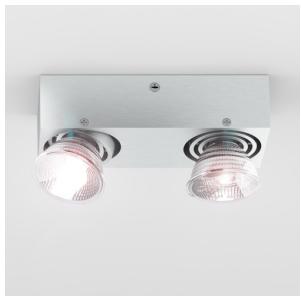

MARVEL DIRECTIONAL

Angular fixture of aluminum for two directional GU10 light sources.

RP EUR incl. VAT

R10167

MARVEL directional aluminum 230V GU10
2x50W

78,00

 3D model

 manual

G11841