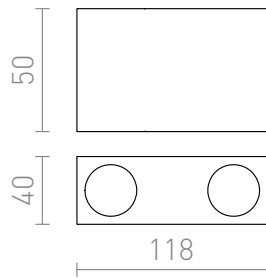

MARVEL II

Rectangular aluminum luminaire for GU10 dichroic lamps. The light sources can not be tilted.

RP EUR incl. VAT

R10123

MARVEL II aluminum 230V GU10 2x50W

26,00

3D model

manual