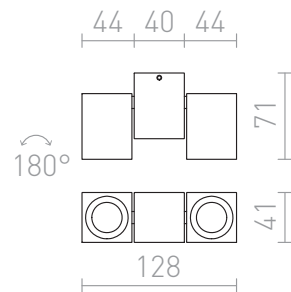

MARVEL II WITH TILT-FUNCTION

Angular fixture of aluminum for two GU10 light sources that can be tilted individually on a centred base.

RP EUR incl. VAT

R10171

MARVEL II directional aluminum 230V GU10
2x50W

58,00

3D model

PDF manual

G11841