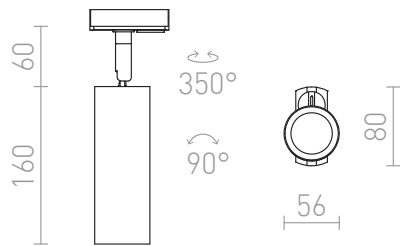

MAVRO DIMM FOR 1-CIRCUIT TRACKS

LED 12W 1020 lm Ra 80

Cylindrical spotlight with built in LED for 1-circuit tracks. TRIAC dimming.

RP EUR incl. VAT

R13163	MAVRO DIMM for 1-circuit tracks black/gold 230V LED 12W 38° 3000K	178,00
R13446	MAVRO DIMM for 1-circuit tracks white 230V LED 12W 38° 3000K	178,00

 3D model

 manual