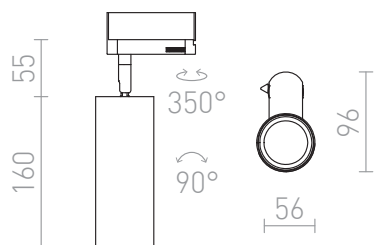

# MAVRO DIMM FOR 3-CIRCUIT TRACKS

**LED 12W 1020 lm Ra 80**

Cylindrical spotlight with built in LED for 3-circuit tracks. TRIAC dimming.

RP EUR incl. VAT

<b>R13171</b>	MAVRO DIMM for 3-circuit tracks white 230V LED 12W 38° 3000K	<b>198,00</b>
<b>R13172</b>	MAVRO DIMM for 3-circuit tracks gold 230V LED 12W 38° 3000K	<b>198,00</b>
<b>R13173</b>	MAVRO DIMM for 3-circuit tracks black/gold 230V LED 12W 38° 3000K	<b>198,00</b>

 3D model

 manual