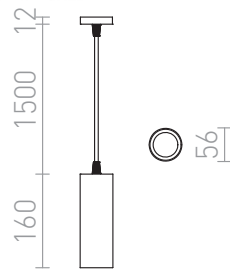

MAVRO DIMM PENDENT

LED 12W 1020 lm Ra 80

Elegant suspended tubular LED reflector suitable for hanging over bar counters and kitchen islands. TRIAC dimmable.

RP EUR incl. VAT

| | | |
|---------------|---|---------------|
| R13182 | MAVRO DIMM pendent white 230V LED 12W 38° 3000K | 188,00 |
| R13183 | MAVRO DIMM pendent gold 230V LED 12W 38° 3000K | 188,00 |
| R13184 | MAVRO DIMM pendent black/gold 230V LED 12W 38° 3000K | 188,00 |

 3D model

 manual