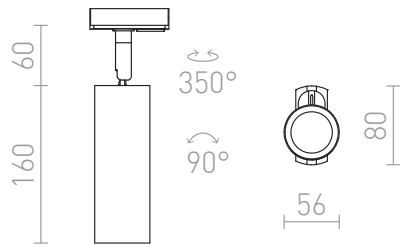

MAVRO FOR 1-CIRCUIT TRACK

LED 12W 1020 lm Ra 80

Cylindrical spotlight with integrated LED for 1-circuit tracks.

RP EUR incl. VAT

R12993	MAVRO for 1-circuit tracks white 230V LED 12W 38° 3000K	98,00
R12994	MAVRO for 1-circuit tracks black/gold 230V LED 12W 38° 3000K	98,00

38°

90°

0,42

IES

IES

 3D model

 manual

 .ies data