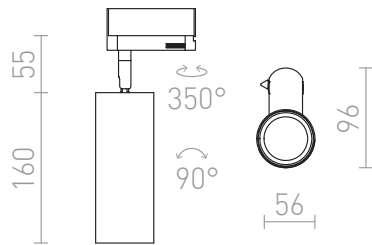

MAVRO FOR 3-CIRCUIT TRACK

LED 12W 1020 lm Ra 80

Cylindrical spotlight with integrated LED for 3-circuit tracks.

RP EUR incl. VAT

R12995	MAVRO for 3-circuit tracks white 230V LED 12W 38° 3000K	120,00
R12996	MAVRO for 3-circuit tracks gold 230V LED 12W 38° 3000K	120,00
R12997	MAVRO for 3-circuit tracks black/gold 230V LED 12W 38° 3000K	120,00