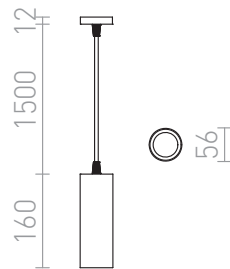

# MAVRO PENDENT

LED 12W 1020 lm Ra 80

Elegant suspended tubular LED reflector suitable for hanging over bar counters and kitchen islands.

RP EUR incl. VAT

|               |  |              |
|---------------|--|--------------|
| <b>R12990</b> | MAVRO pendent white 230V LED 12W 38°<br>3000K      | <b>98,00</b> |
| <b>R12991</b> | MAVRO pendent gold 230V LED 12W 38°<br>3000K       | <b>98,00</b> |
| <b>R12992</b> | MAVRO pendent black/gold 230V LED 12W<br>38° 3000K | <b>98,00</b> |

3D model

38°

0,6

PDF manual

IES

IES

.ies data