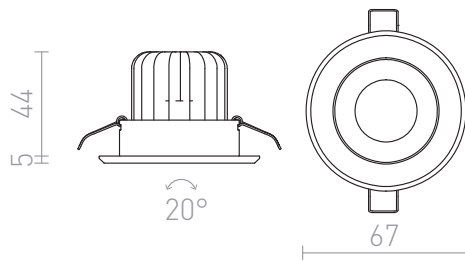

# MAYDAY A

**LED 9W 400 lm Ra 80**

Recessed spotlight with tilt-function and integrated LED. Driver included.

RP EUR incl. VAT

<b>R10316</b>	MAYDAY A recessed polished aluminum 230V/700mA LED 9W 2700K	<b>35,00</b>
<b>R10317</b>	MAYDAY A recessed white 230V/700mA LED 9W 2700K	<b>35,00</b>

3D model

manual