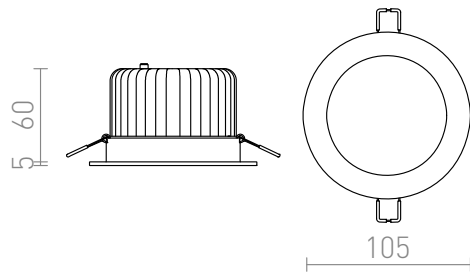

# MAYDAY B 11

**LED 9W 500 lm Ra 80**

Recessed fixed spotlight with integrated LED. Driver included.

RP EUR incl. VAT

<b>R10322</b>	MAYDAY B 11 recessed polished aluminum 230V/500mA LED 9W 2700K	<b>38,00</b>
<b>R10329</b>	MAYDAY B 11 recessed white 230V/500mA LED 9W 2700K	<b>58,00</b>

3D model

manual