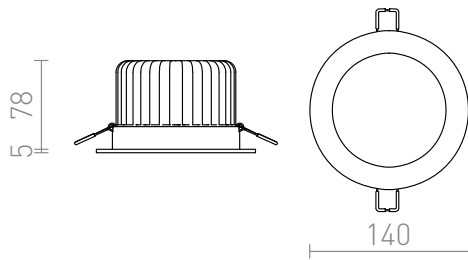

MAYDAY B 14

LED 15W 600 lm Ra 80

Recessed fixed spotlight with integrated LED. Driver included.

RP EUR incl. VAT

R10320	MAYDAY B 14 recessed polished aluminum 230V/500mA LED 15W 2700K	48,00
R10321	MAYDAY B 14 recessed white 230V/500mA LED 15W 2700K	48,00

3D model

manual