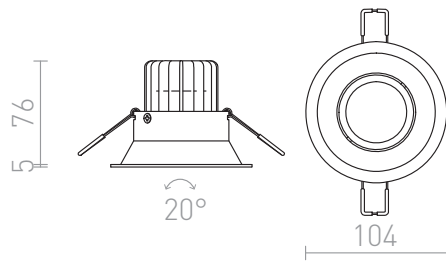

MAYDAY C

LED 9W 400 lm Ra 80

Recessed spotlight with tilt-function and integrated LED. Driver included.

RP EUR incl. VAT

R10327

MAYDAY C recessed polished aluminum
230V/700mA LED 9W 2700K

68,00

3D model