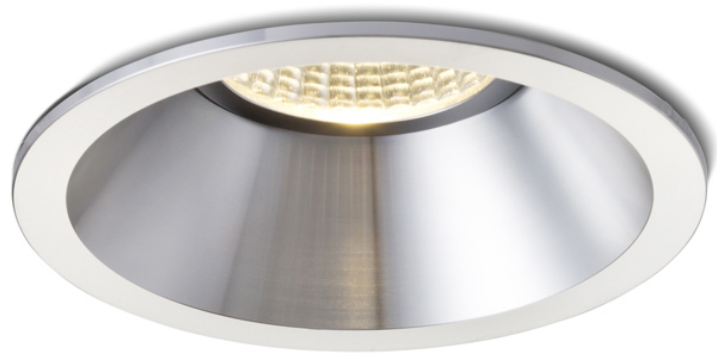

MAYDAY C

LED 9W 400 lm Ra 80

Recessed spotlight with tilt-function and integrated LED. Driver included.

RP EUR incl. VAT

R10327

MAYDAY C recessed polished aluminum
230V/700mA LED 9W 2700K

68,00

3D model