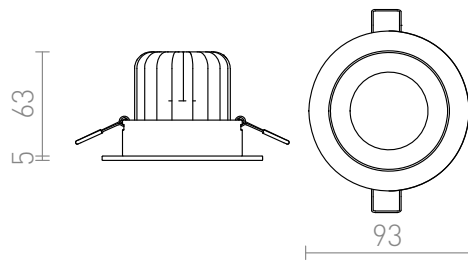

MAYDAY CC

LED 9W 400 lm Ra 80

Recessed fixed spotlight with integrated LED. Driver included.

RP EUR incl. VAT

R10318	MAYDAY CC recessed brushed aluminum 230V/700mA LED 9W 2700K	58,00
R10319	MAYDAY CC recessed white 230V/700mA LED 9W 2700K	58,00

3D model

manual

8

0,4