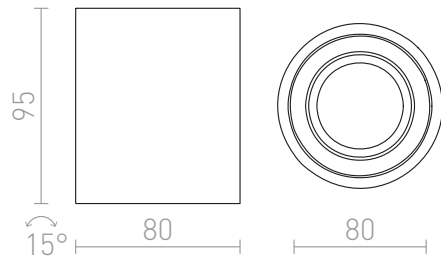

MAYO RD

LED 9W 900 lm Ra 80

Cylindrical surface-mounted directional spotlight with integrated LED.
Driver included.

RP EUR incl. VAT

R10375	MAYO R ceiling directional white 230V LED 9W 36° 2700K	120,00
R10374	MAYO R ceiling directional brushed aluminum 230V LED 9W 36° 2700K	120,00

3D model

36°

15°

0,54

9W

900 lm

PDF manual