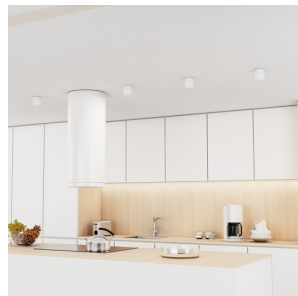

MAYO RD

LED 9W 900 lm Ra 80

Cylindrical surface-mounted directional spotlight with integrated LED.
Driver included.

RP EUR incl. VAT

R10375	MAYO R ceiling directional white 230V LED 9W 36° 2700K	120,00
R10374	MAYO R ceiling directional brushed aluminum 230V LED 9W 36° 2700K	120,00