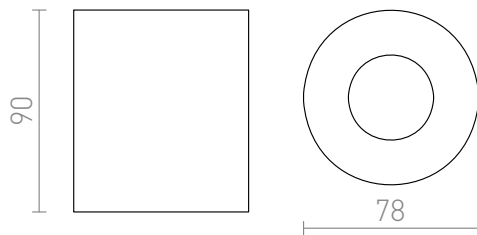

# MAYO R

**LED 9W 400 lm Ra 80**

Cylindrical surface-mounted spotlight with integrated LED. Driver included.

RP EUR incl. VAT

**R10323**

MAYO R ceiling fixed brushed aluminum  
230V/700mA LED 9W 36° 2700K

**58,00**

[3D model](#)

36°

0,51

[manual](#)