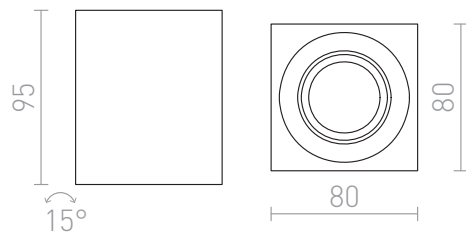

MAYO SQ

LED 9W 400 lm Ra 80

Angular surface-mounted spotlight with integrated LED. Driver included.

RP EUR incl. VAT

R10325

MAYO SQ ceiling directional brushed aluminum 230V/700mA LED 9W 36° 2700K

120,00

R10326

MAYO SQ ceiling directional white 230V/700mA LED 9W 36° 2700K

120,00

3D model

manual